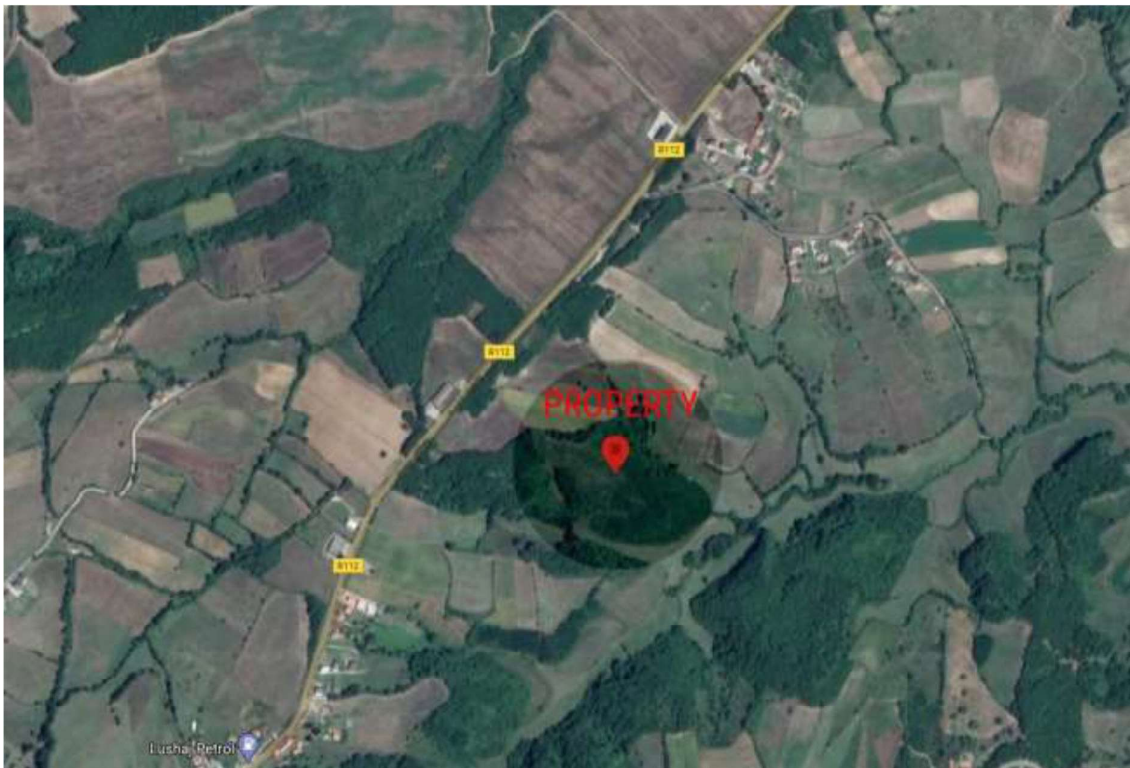

TEB SH.A. Announces selling of below immovable property

Property Location:	Property is located in cadastral zone Lipovec, around 13.7 km on the southeast side of Gjakovë main center.
City and Country:	Lipovec – Gjakovë, Republic of Kosova, <i>https: a) 42.318692, 20.489173; b) 42.752693, 42.322768.</i>
Parcel/s:	a) P-70713044-00439-0; b) P-70713044-00214-0.
Parcel Surface:	a) 36,064m²; b) 170m².
Property consists:	Property is located in cadastral zone Lipovec, around 13.3-13.7 km on the southeast side of Gjakovë main center. The properties are located in forest zone, surrounded mostly by forest parcels.
Price:	29,000
Note:	

Photos of Property: (a