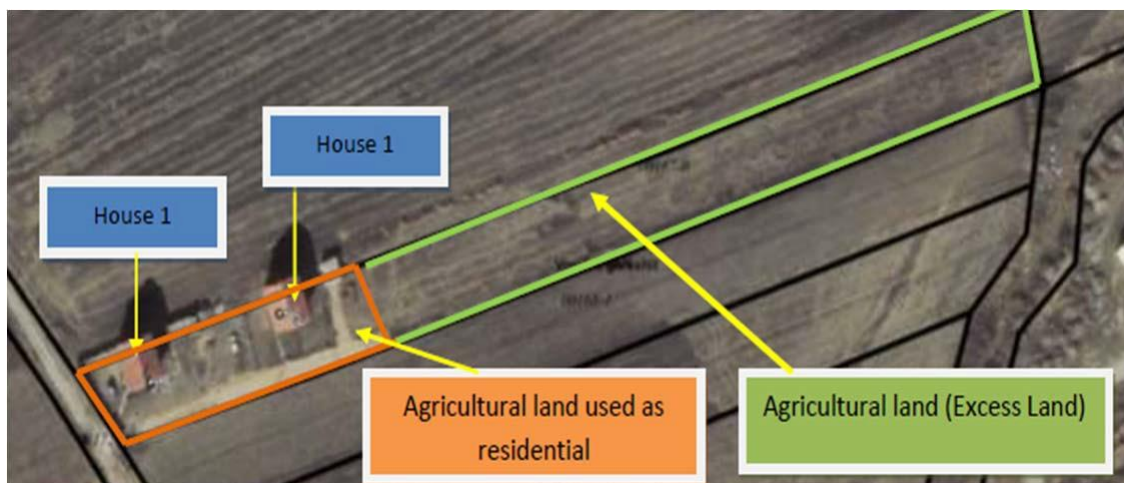

TEB SH.A. Announces selling of below immovable property

Property Location:	The property is located in the cadastral zone of village Vrellë e Goleshit, Municipality of Lipjan.
City and Country:	Lipjan , Republic of Kosova https: 42.5766517, 21.0072917
Parcel/s:	a) P-71409016-00167-0; b) P-71409016-00174-1 & P-71409016-00173-1
Parcel Surface:	a) 5,324m² ; b) 31,298 m²=Total 36,622 m²
Property consists:	a) House, Agriculture land parcels and cow farm; b) House, Agriculture land parcels and cow farms.
Price:	a) 54,000EUR ; b) 193,000EUR
Note:	

a) P-71409016-00167-0